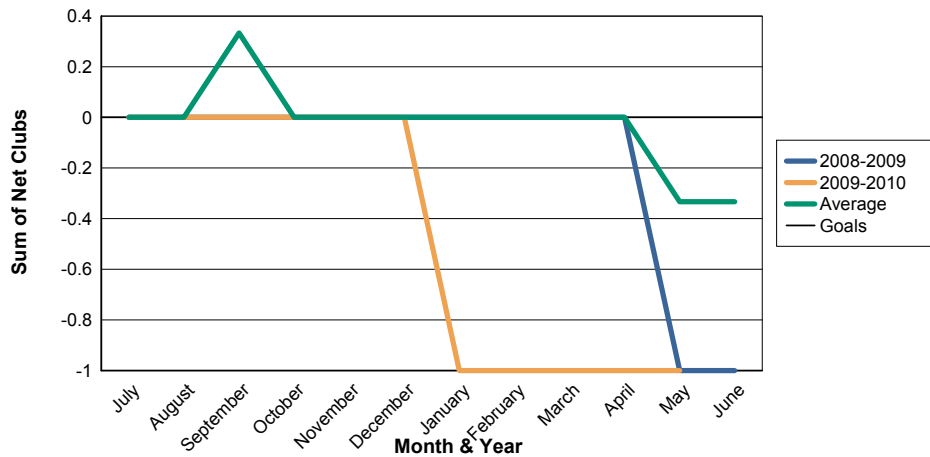

Sum of Net Clubs/ Month & Year

For District 201V2