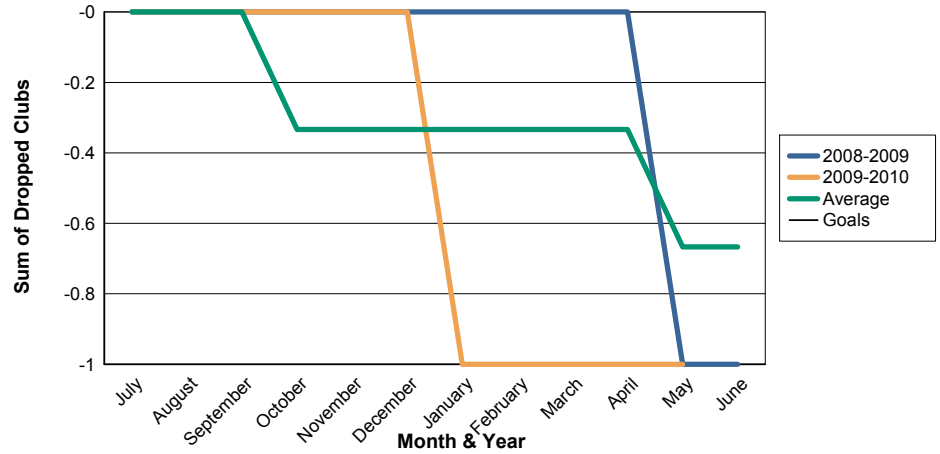

3 Year Comparisons for GMT Constitutional Area 7

By GMT District

As of May 2010

Sum of New Clubs/ Month & Year

For District 201V2

Sum of Dropped Clubs/ Month & Year

For District 201V2

Sum of Net Clubs/ Month & Year