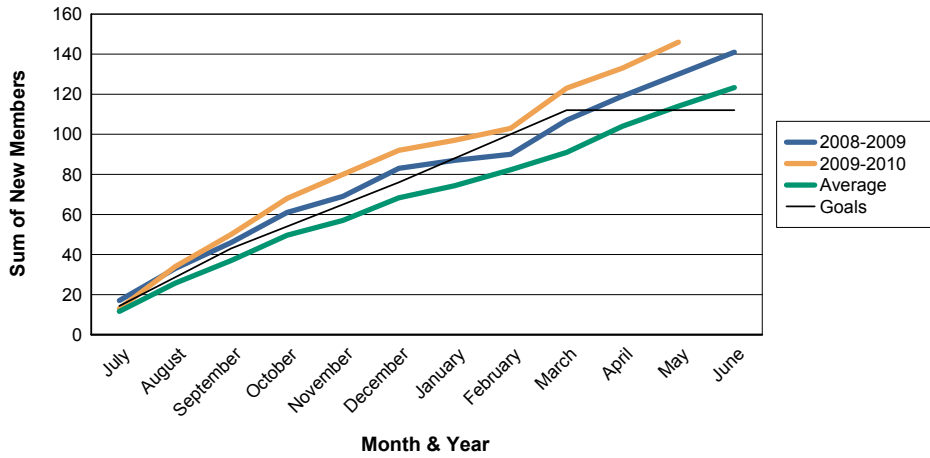

For District 201V2

Sum of Charter Members/ Month & Year

For District 201V2

3 Year Comparisons for GMT Constitutional Area 7

By GMT District

As of May 2010

Sum of New Members/ Month & Year

For District 201V2

Sum of Dropped Members/ Month & Year

For District 201V2

Sum of Net Members/ Month & Year

For District 201V2