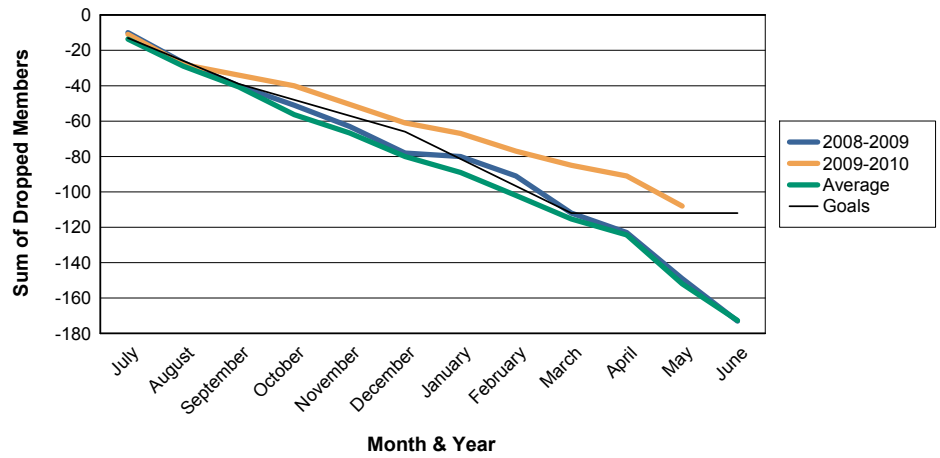

For District 201V2

Sum of Charter Members/ Month & Year

For District 201V2

3 Year Comparisons for GMT Constitutional Area 7

By GMT District

As of May 2010

Sum of New Members/ Month & Year

For District 201V2

Sum of Dropped Members/ Month & Year

For District 201V2

Sum of Net Members/ Month & Year

For District 201V2