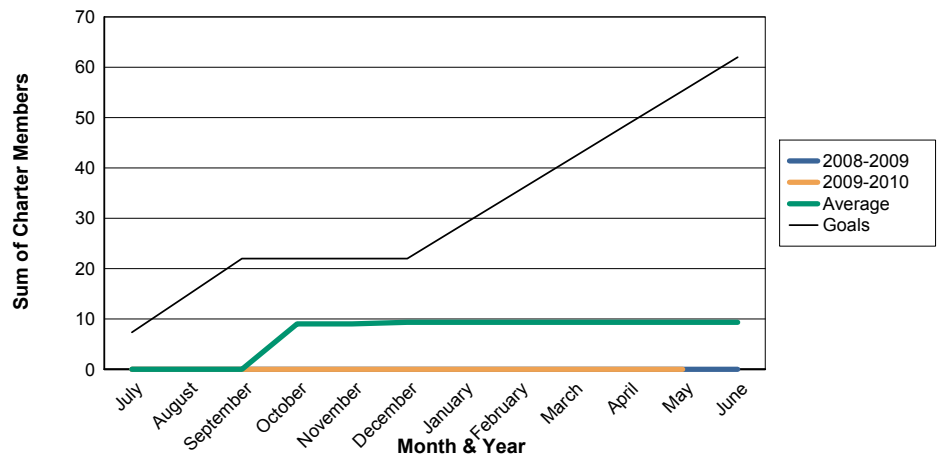

Sum of Charter Members/ Month & Year

For District 201V2