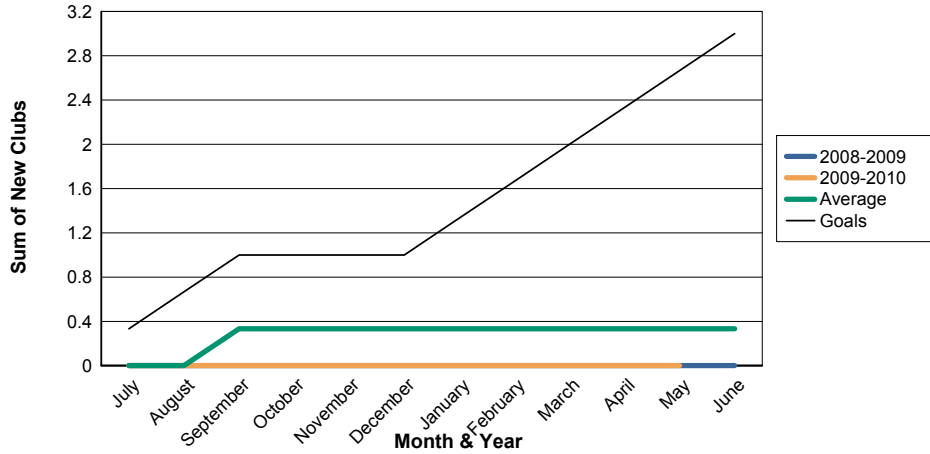

3 Year Comparisons for GMT Constitutional Area 7

By GMT District

As of May 2010

Sum of New Clubs/ Month & Year

For District 201V2

Sum of Dropped Clubs/ Month & Year

For District 201V2

Sum of Net Clubs/ Month & Year